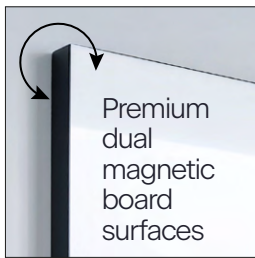

Era changes the game with a frameless, flip-ready design that delivers premium style, intelligent engineering, and everyday practicality.

Perfect for spaces where presentation matters and performance is non-negotiable. Innovative magnetic wall fixings allow the board to lift effortlessly from the wall, blending functionality with a sleek, modern design.

Frameless contemporary black edging

Ultra-strong, lightweight, aluminium core

Premium dual magnetic board surfaces

Integrated pen tray

Features

- Sleek frameless design with contemporary black edging
- Lightweight yet ultra-strong aluminium core for durability
- Dual-sided premium magnetic writing surfaces
- Integrated pen tray
- Hidden magnetic fixings for ease of turning the board